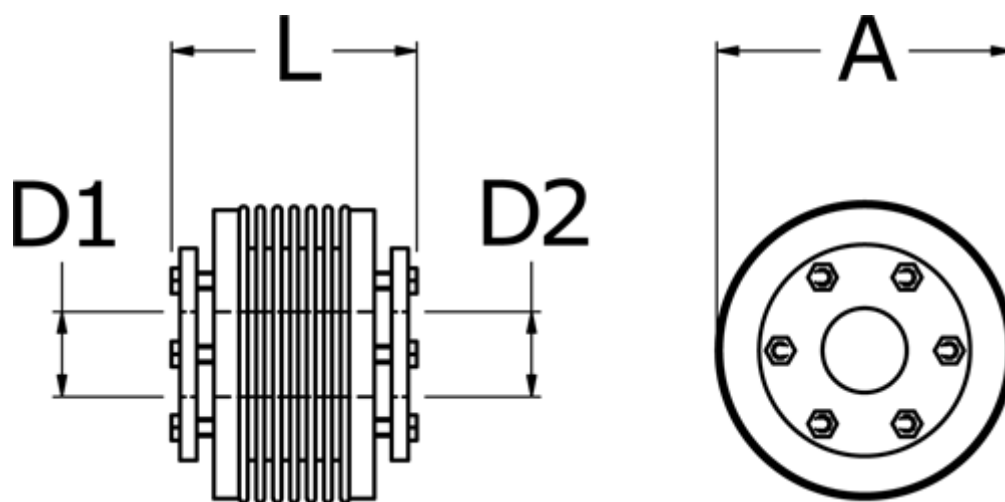

# Data Sheet

Article number: 3330503000902550

Description: Bellow coupling type 5 size300  
Length 90 mm, bore 25/50 mm

## Measures

A	= 110
D1	= 25
D2	= 50
L	= 90
Nom. torque NM (Tkn)	= 300